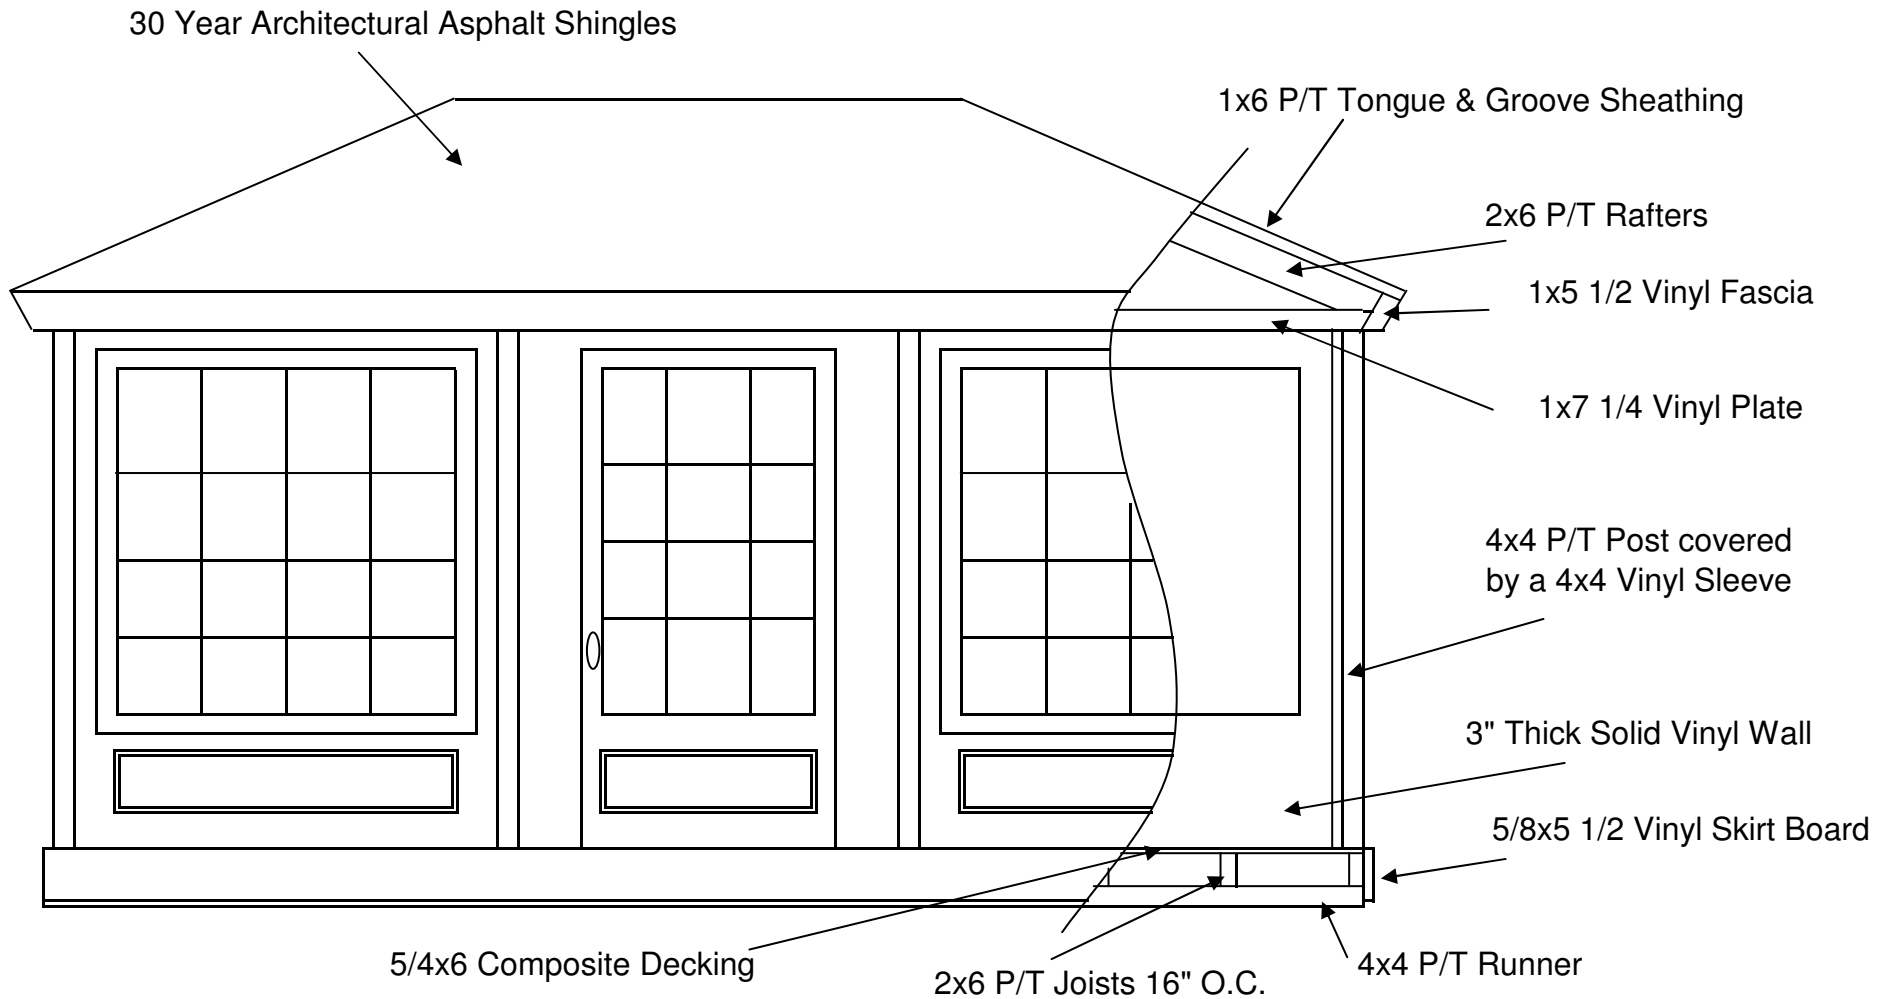

# Rectangular All Season Gazebo Specifications

P/T = Pressure Treated