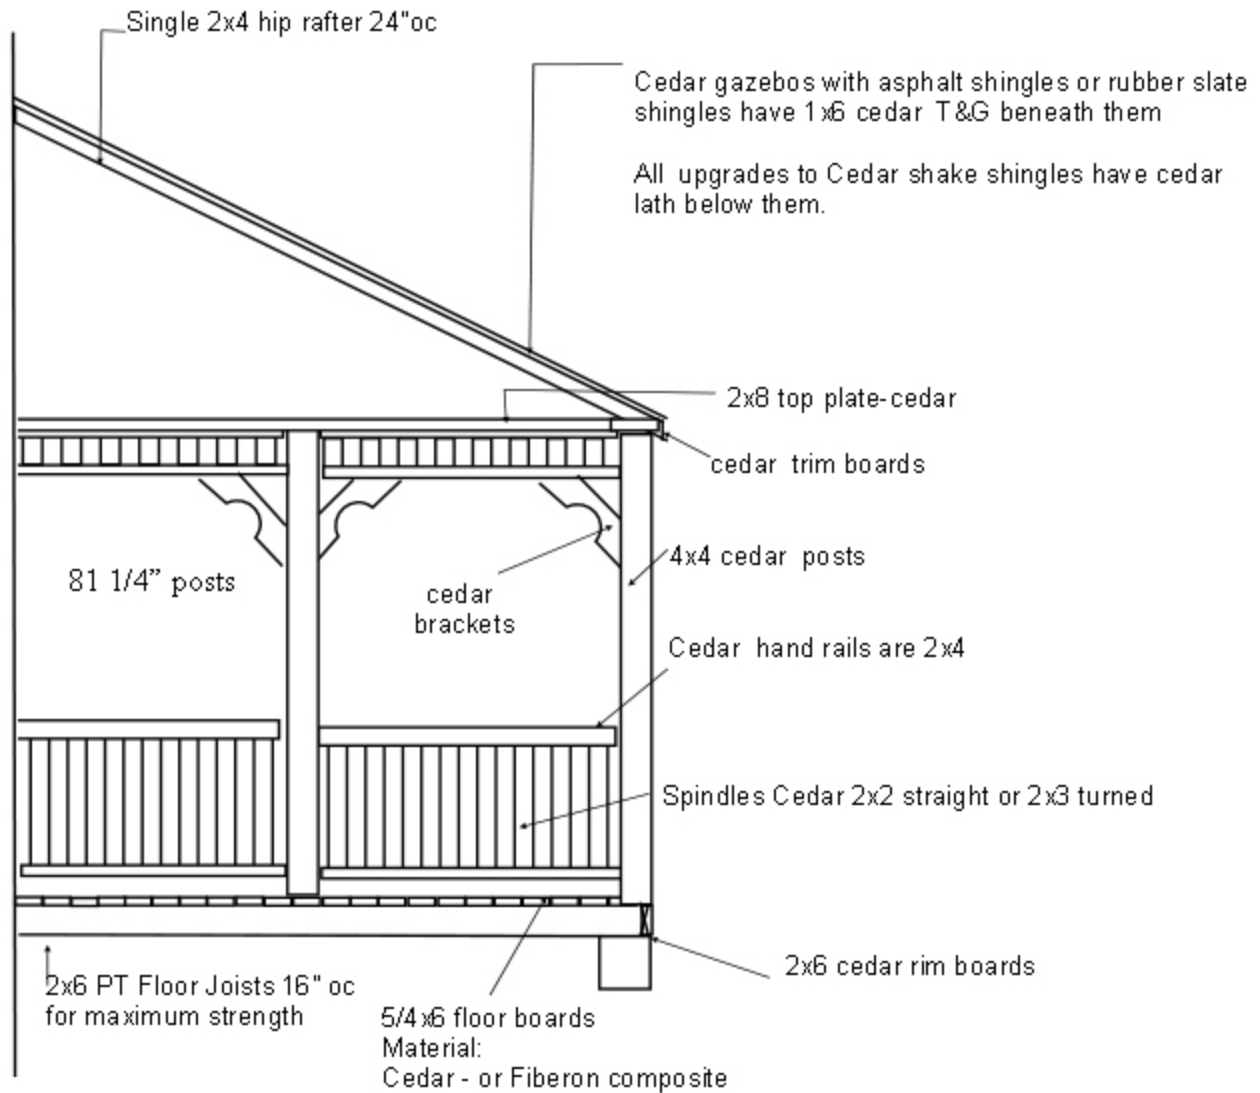

**LANCASTER COUNTY BARNs**  
**AMISH GAZEBO SHOP**  
 GAZEBO CEDAR  
 RECTANGLE AND OVAL

## Cedar Gazebos

All Cedar gazebos are quality constructed with STK tight knot cedar. They are milled all four sides and around edges to eliminate Shrinkage, twisting and splintering.

Ready to apply sealer or stain.