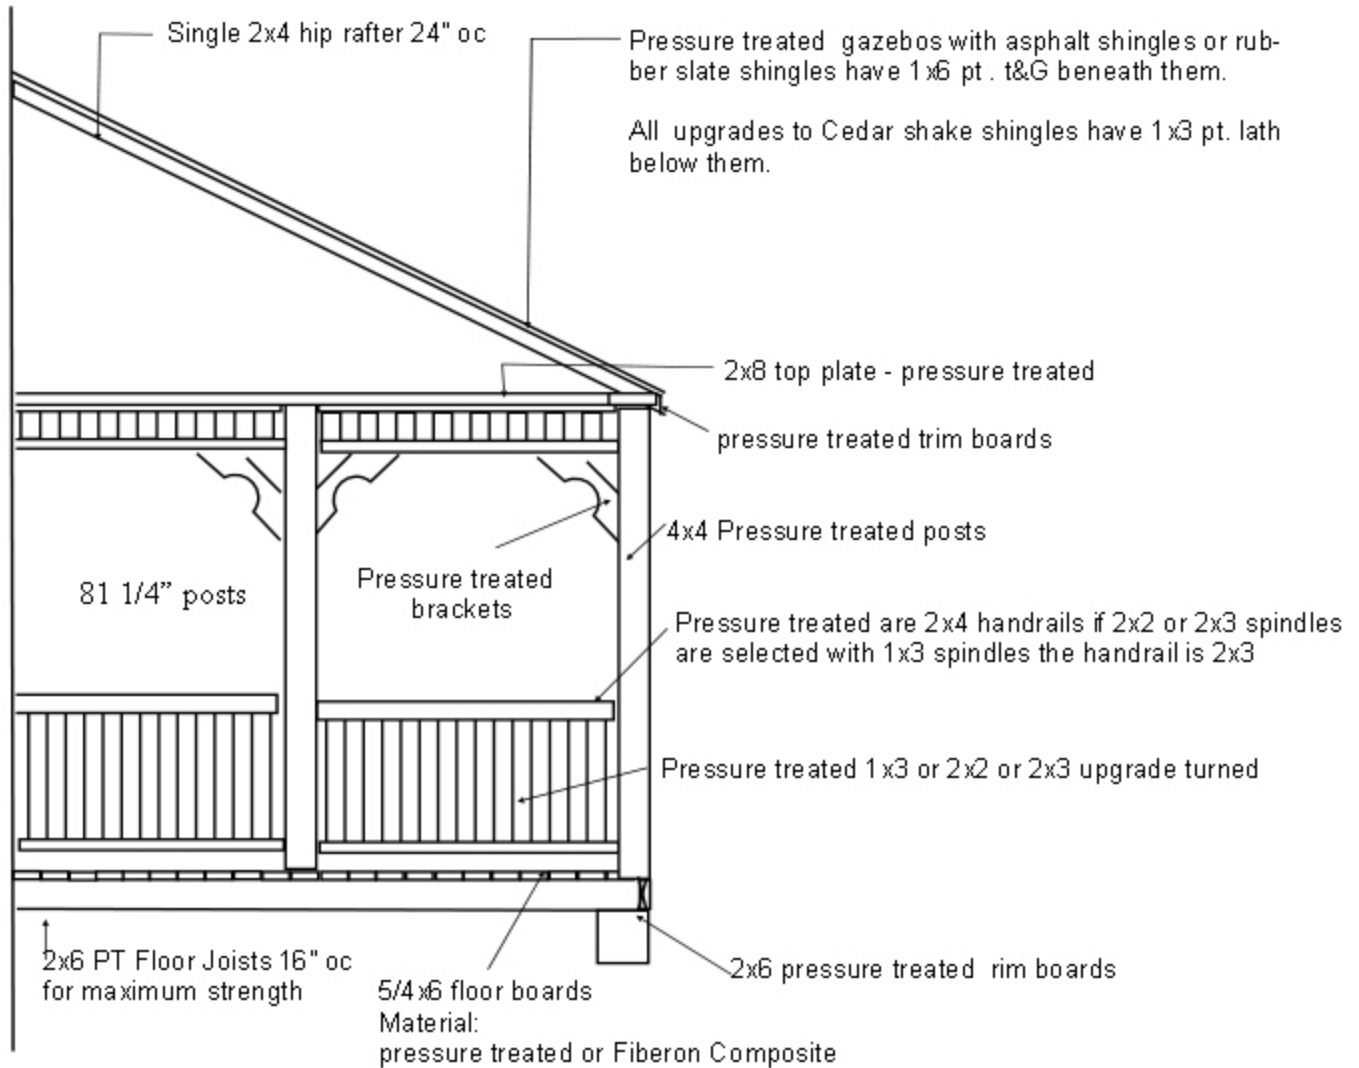

LANCASTER COUNTY BARNs
AMISH GAZEBO SHOP
 PRESSURE TREATED
 RECTANGLE AND OVAL

**Pressure treated
 Wooden Gazebos**

Built with Natural select #1 Southern Yellow pine. Kiln dried before & after treatment, milled all four sides and around edges to Eliminate Shrinkage, twisting and splintering.

Ready to apply sealer, stain or paint.

Structural built with glue coated galvanized and stainless steel fasteners for long life and stability.